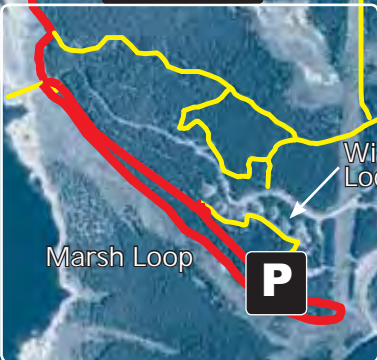

Peninsula Day Use

P

P Canyon Day Use

Lower Lake Trail

4 Lower Lake Snowshoe Trail
3.5 kms of linear lakeshore trail from either Canyon Day Use or William Watson Lodge.

Bill Benson Trail

Marsh Loop

6 Marsh Loop Snowshoe Trail
1.5 km loop from William Watson Lodge. Gradual uphill and downhill.

See Inset

William Watson Lodge

Marsh Loop

P

Ski Trail
Snowshoe Trail

0 250 500 Metres