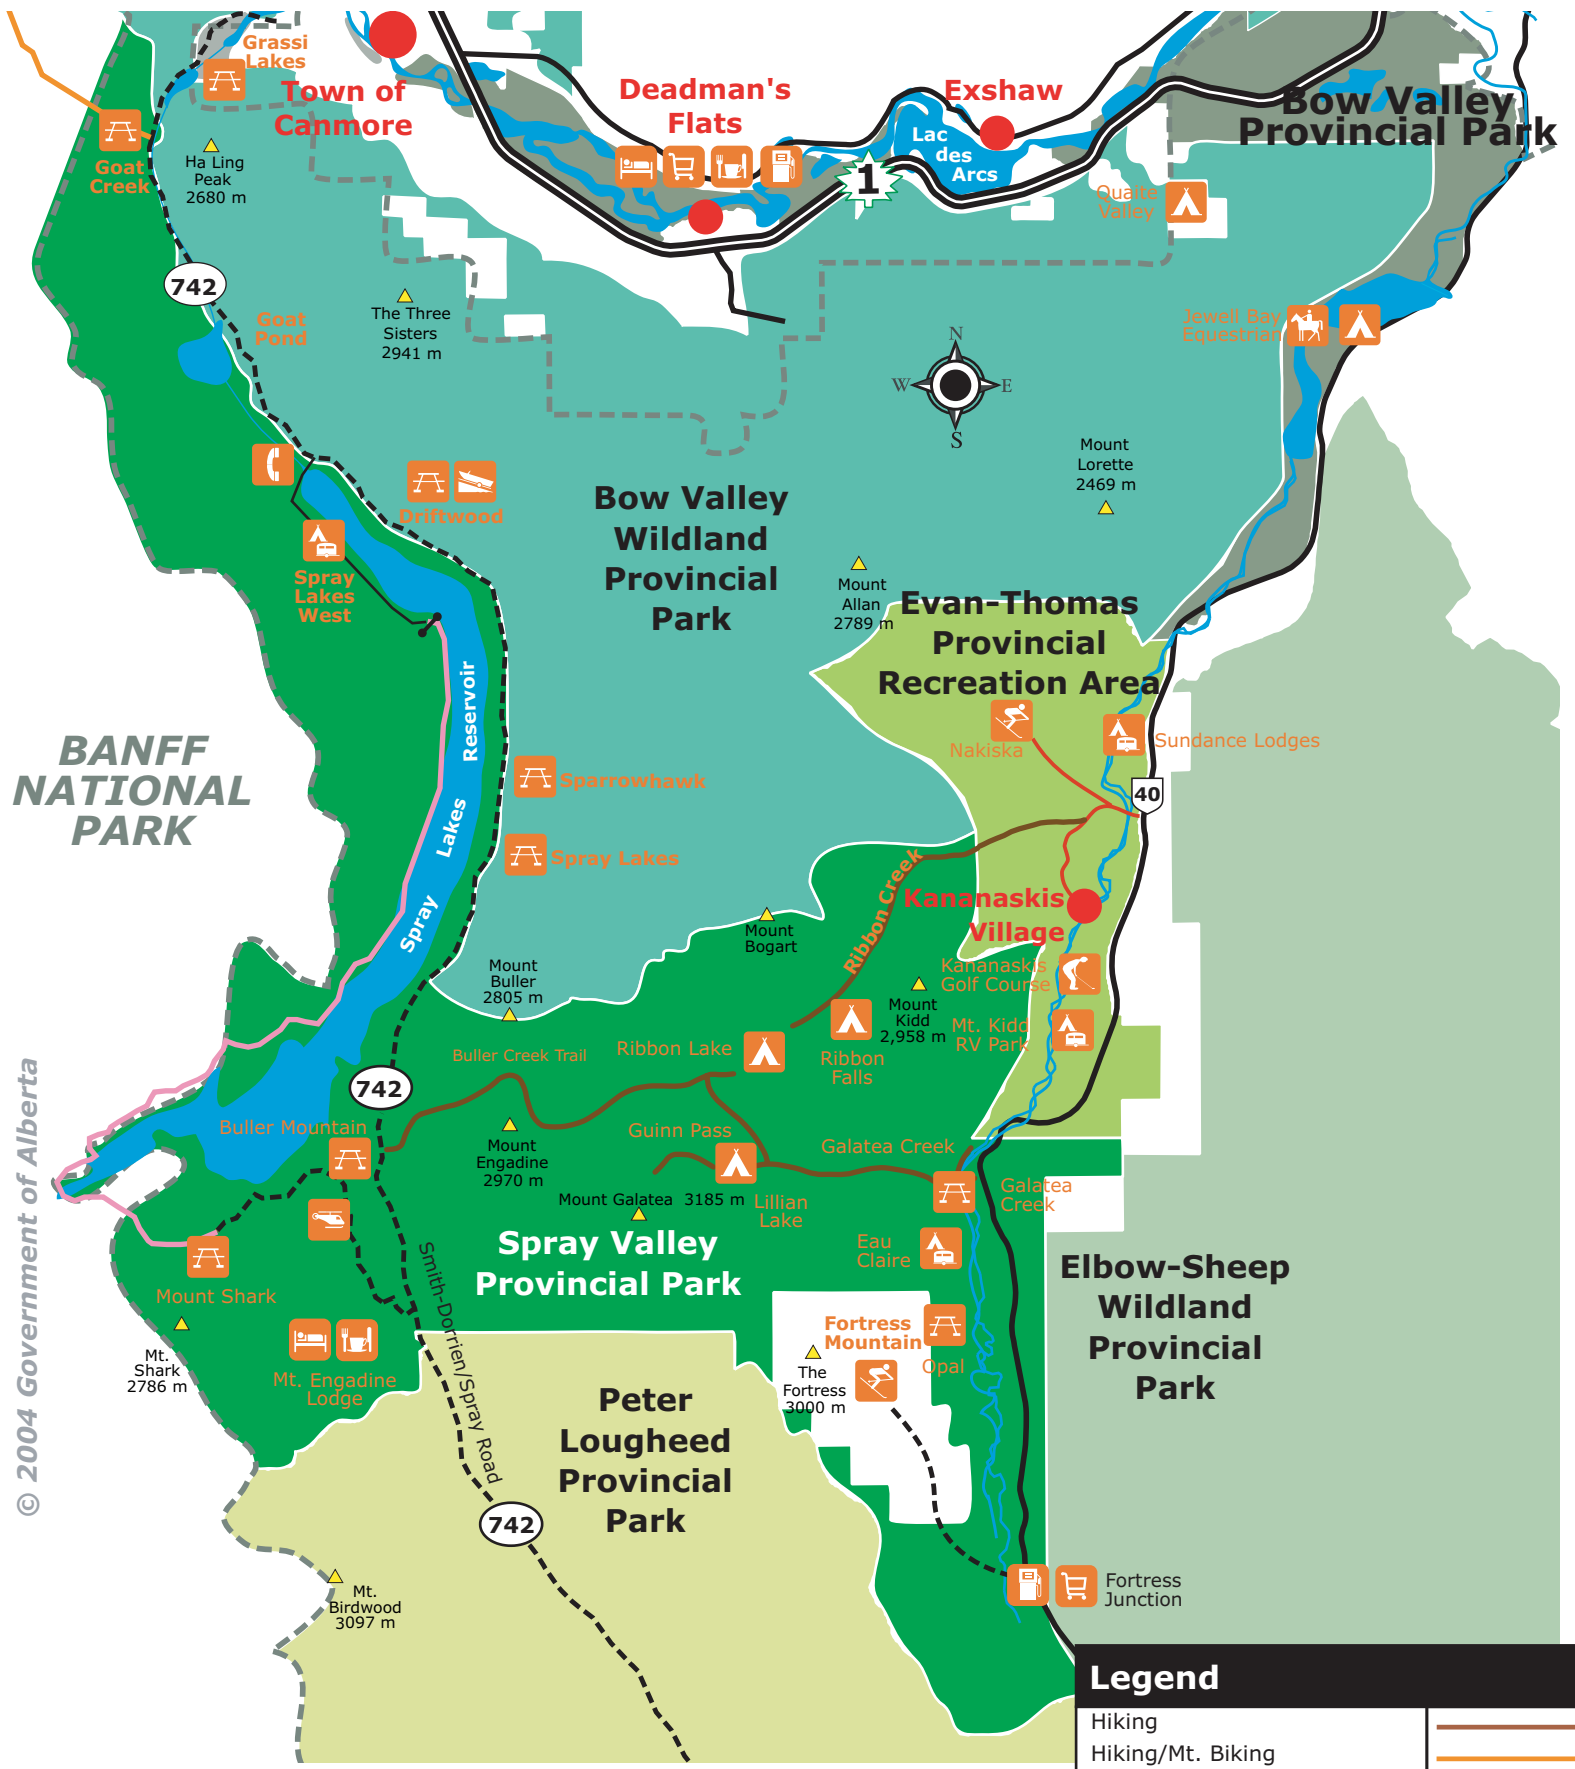

Spray Valley Provincial Park

© 2004 Government of Alberta

Legend	
Hiking	
Hiking/Mt. Biking	
Interpretive Hiking	
Paved Bike Path	
Riding/Hiking/Biking	
Snowmobiling	

Kananaskis Country